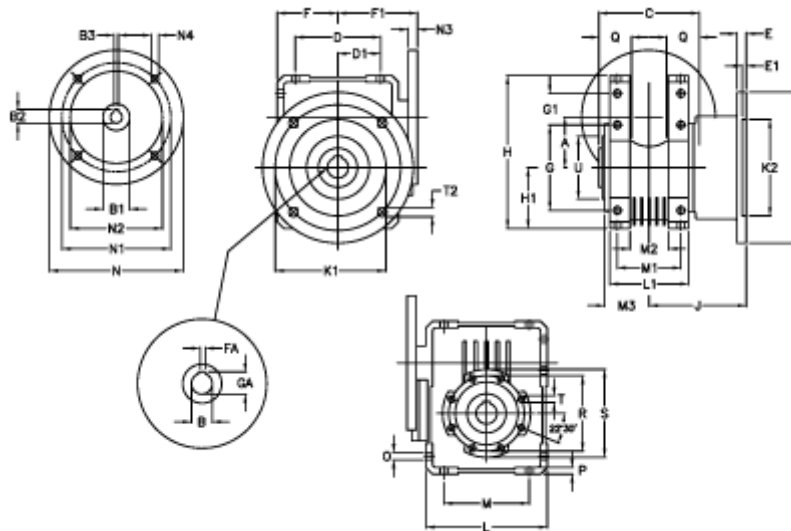

Article number: 392206306442516

Description: Worm Gear with Torque Limiter
W63 L1-UF-64-P71B5

Measures

A = 62.17	E = 11	H = 182.5	M = 102	N4 = 9	U = 75
B = 25	E1 = 5	H1 = 72.5	M1 = 76	O = 9.0	
B1 E7 = 14	F = 73	J = 116.0	M2 = 46	P = 8	
B2 = 16.3	F1 = 95	K = 180	M3 = 53	Q = 35	
B3 H9 = 5	FA = 8	K1 = 150	N = 160	R = 90	
C = 120	G = 102	K2 = 115	N1 = 130	S = 105	
D = 102.0	G1 = 37.5	L = 145	N2 = 110	T = M8x14	
D1 = 51.0	GA = 28.3	L1 = 94	N3 = 11.0	T2 = 11.0	